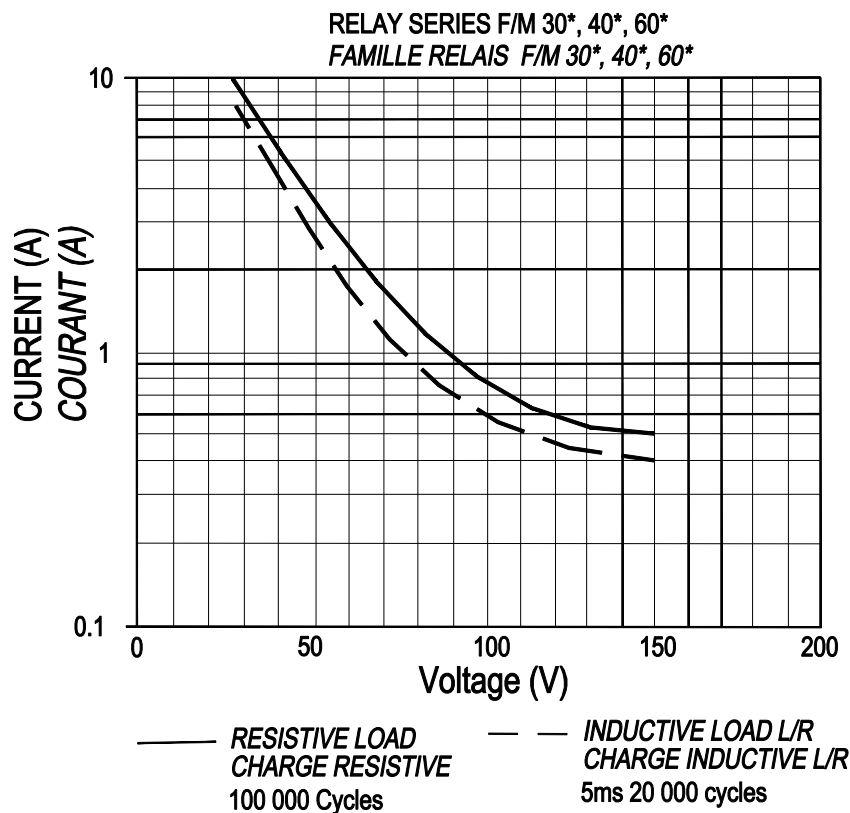

LIFE CAPABILITY VERSUS VOLTAGE

POUVOIR DE COMMUTATION EN FONCTION DE LA TENSION

LEACH INTERNATIONAL EUROPE S.A.S.

Tel: +33 3 87 97 98 97

Fax: +33 3 87 97 96 86

LEACH INTERNATIONAL ASIA PACIFIC

Tel: +852 2 191 3830

Fax: +852 2 389 5803

The technical information provided by Leach International Europe is to be used as a guide only, and is not meant for publication or as documentation for altering any existing specification. Dimensions are in millimeters unless otherwise specified. Rev. 06/2019.